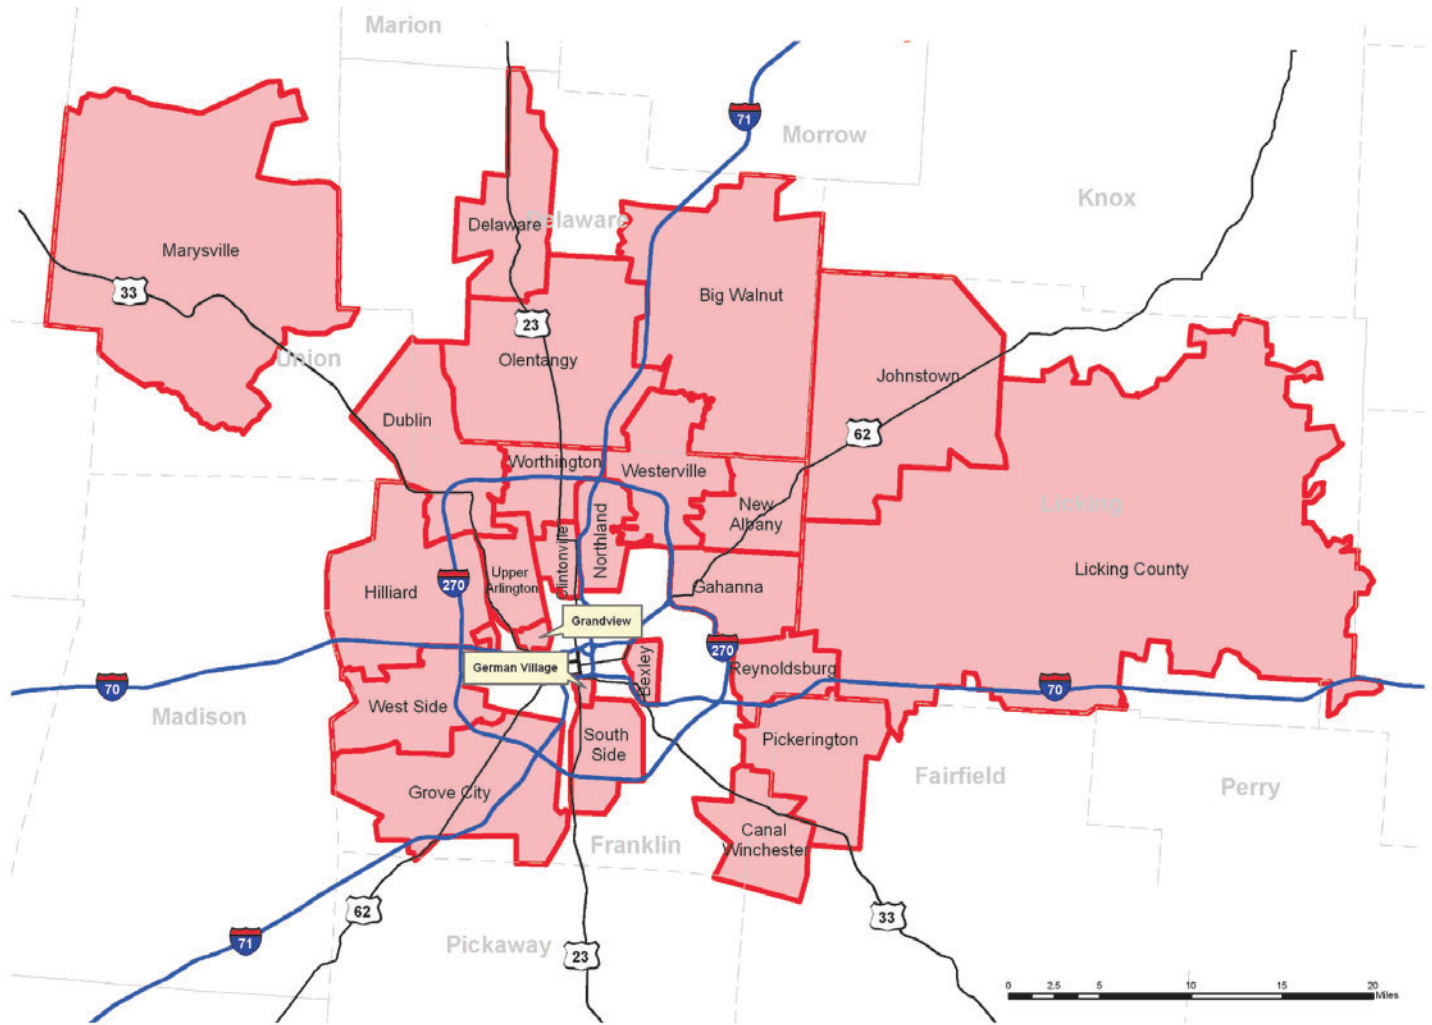

# CIRCULATION MAP

Bexley	8,842	Grandview	6,751	Olentangy (Powell)	21,655
Big Walnut (Sunbury)	7,198	Grove City	20,721	Pickerington	14,746
Canal Winchester	6,939	Hilliard	25,113	Reynoldsburg	14,175
Clintonville	15,036	Johnstown	7,073	South Side	11,734
Delaware (incl. Sunbury)	18,391	Licking County	20,229	Upper Arlington	23,041
Dublin	21,938	Marysville	10,281	West Side	8,955
Gahanna (Rocky Fork)	16,029	New Albany	7,799	Westerville	26,442
German Village	5,936	Northland	14,587	Worthington	20,094

**Total Market Circulation: 346,507**

*Total press run as of: 2-1-09*

**ThisWeek**  
**Community Newspapers**  
[ThisWeekNews.com](http://ThisWeekNews.com)  
 We're in your neighborhood.